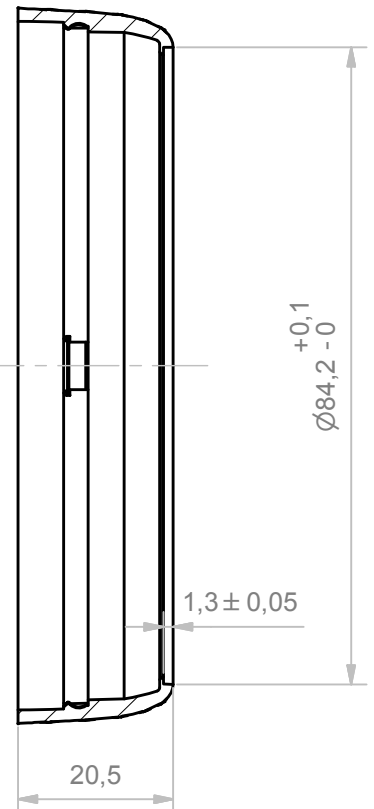

A-A (1:1)

RESERVED PROPERTY: The present drawing cannot be reproduced or communicated to 3d parties, even partially, without the authorization of ITALTRONIC Srl. Italtronic reserves to protect its own rights according to the law.

GENERAL TOLERANCE		UNI EN 22768/1 Media (m)		Drawn:	Checked:	Scale:	
Sheet nr.:	Dimension in mm	DRAWING BY		F.F.	F.F.	1 : 1	
1 / 1				Date:	Material:		
		Manual modification are not allowed		08/11/2017			
Description:						Weight:	
EYE-ANELLO ZIGRINATO BIANCO EYE-WHITE KNURLED RING						0,015 kg	
 Italtronic s.r.l. via Austria 25/D - 35127 Padova - Italy www.italtronic.com				Drawing nr.		Rev.	
				1.001.07580			