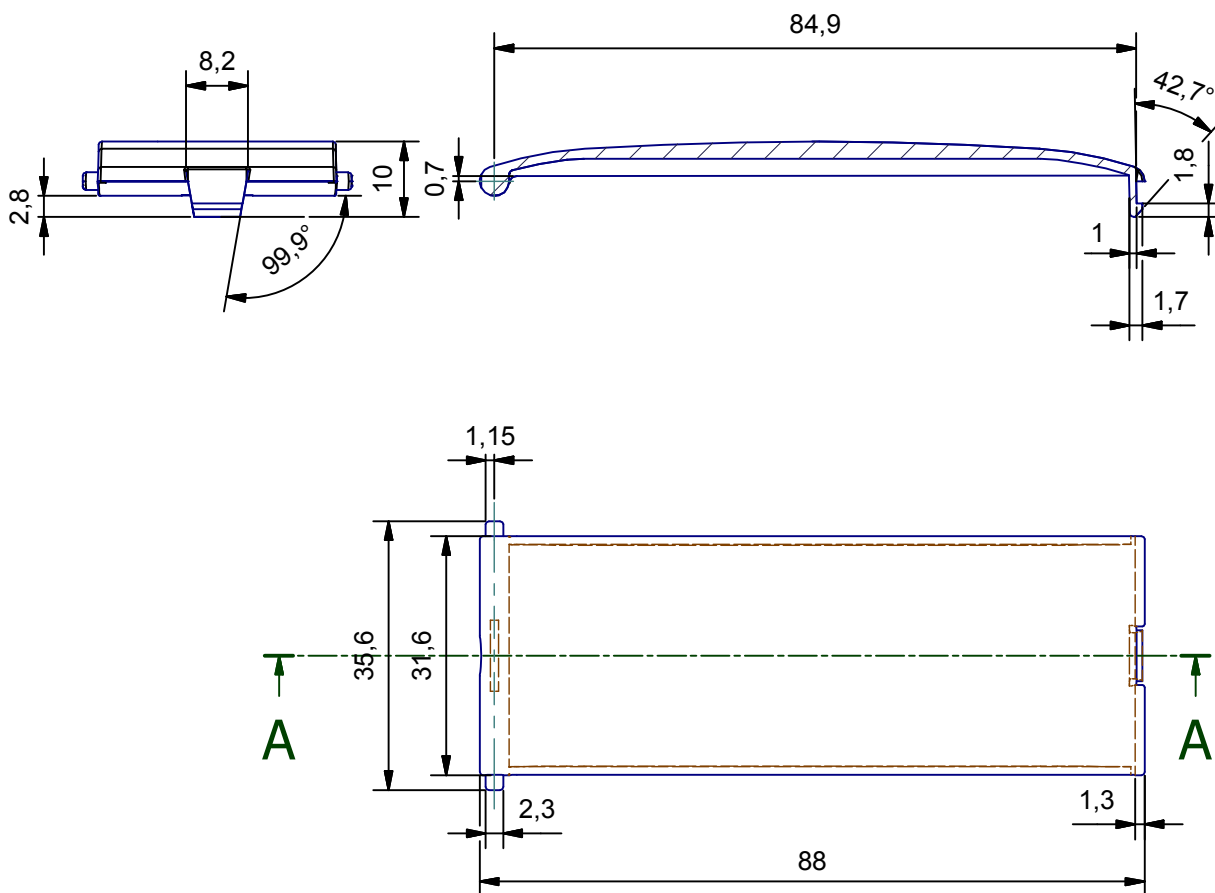

A-A (1 : 1)

Da 0,5 a 3	Oltre 3 fino a 6	Oltre 6 fino a 30	Oltre 30 fino a 120	Oltre 120
± 0,1	± 0,1	± 0,2	± 0,3	± 0,5

RESERVED PROPERTY The present drawing cannot be reproduced or communicated to 3d parties, even partially, without the authorization of ITALTRONIC Srl. Italtronic reserves to protect its own rights according to the law.	Dimension in mm	SHEET NR. 1 / 1	DRAWING BY Manual modification are not allowed	GENERAL TOLERANCE UNI EN 22768/1 Media (m)	5 4 3 2 1
	Date: 08/03/2013	Replace nr.	Revision description		
Drawed: Rigato N.	Checked: Dalla Montà D.	Scale:			

 UN PARTNER PER IL FUTURO PLASTIC+ Italtronic. eferndivico	Denomination: SPORTELLO FRONTALE RAILBOX COMPACT 37.5 mm
	37.5 mm FRONT HINGED RAILBOX COMPACT
	Drawing nr. R-04313-00
 ITALTRONIC S.R.L. VIA AUSTRIA 25/D 35127 PADOVA - ITALY www.italtronic.com	